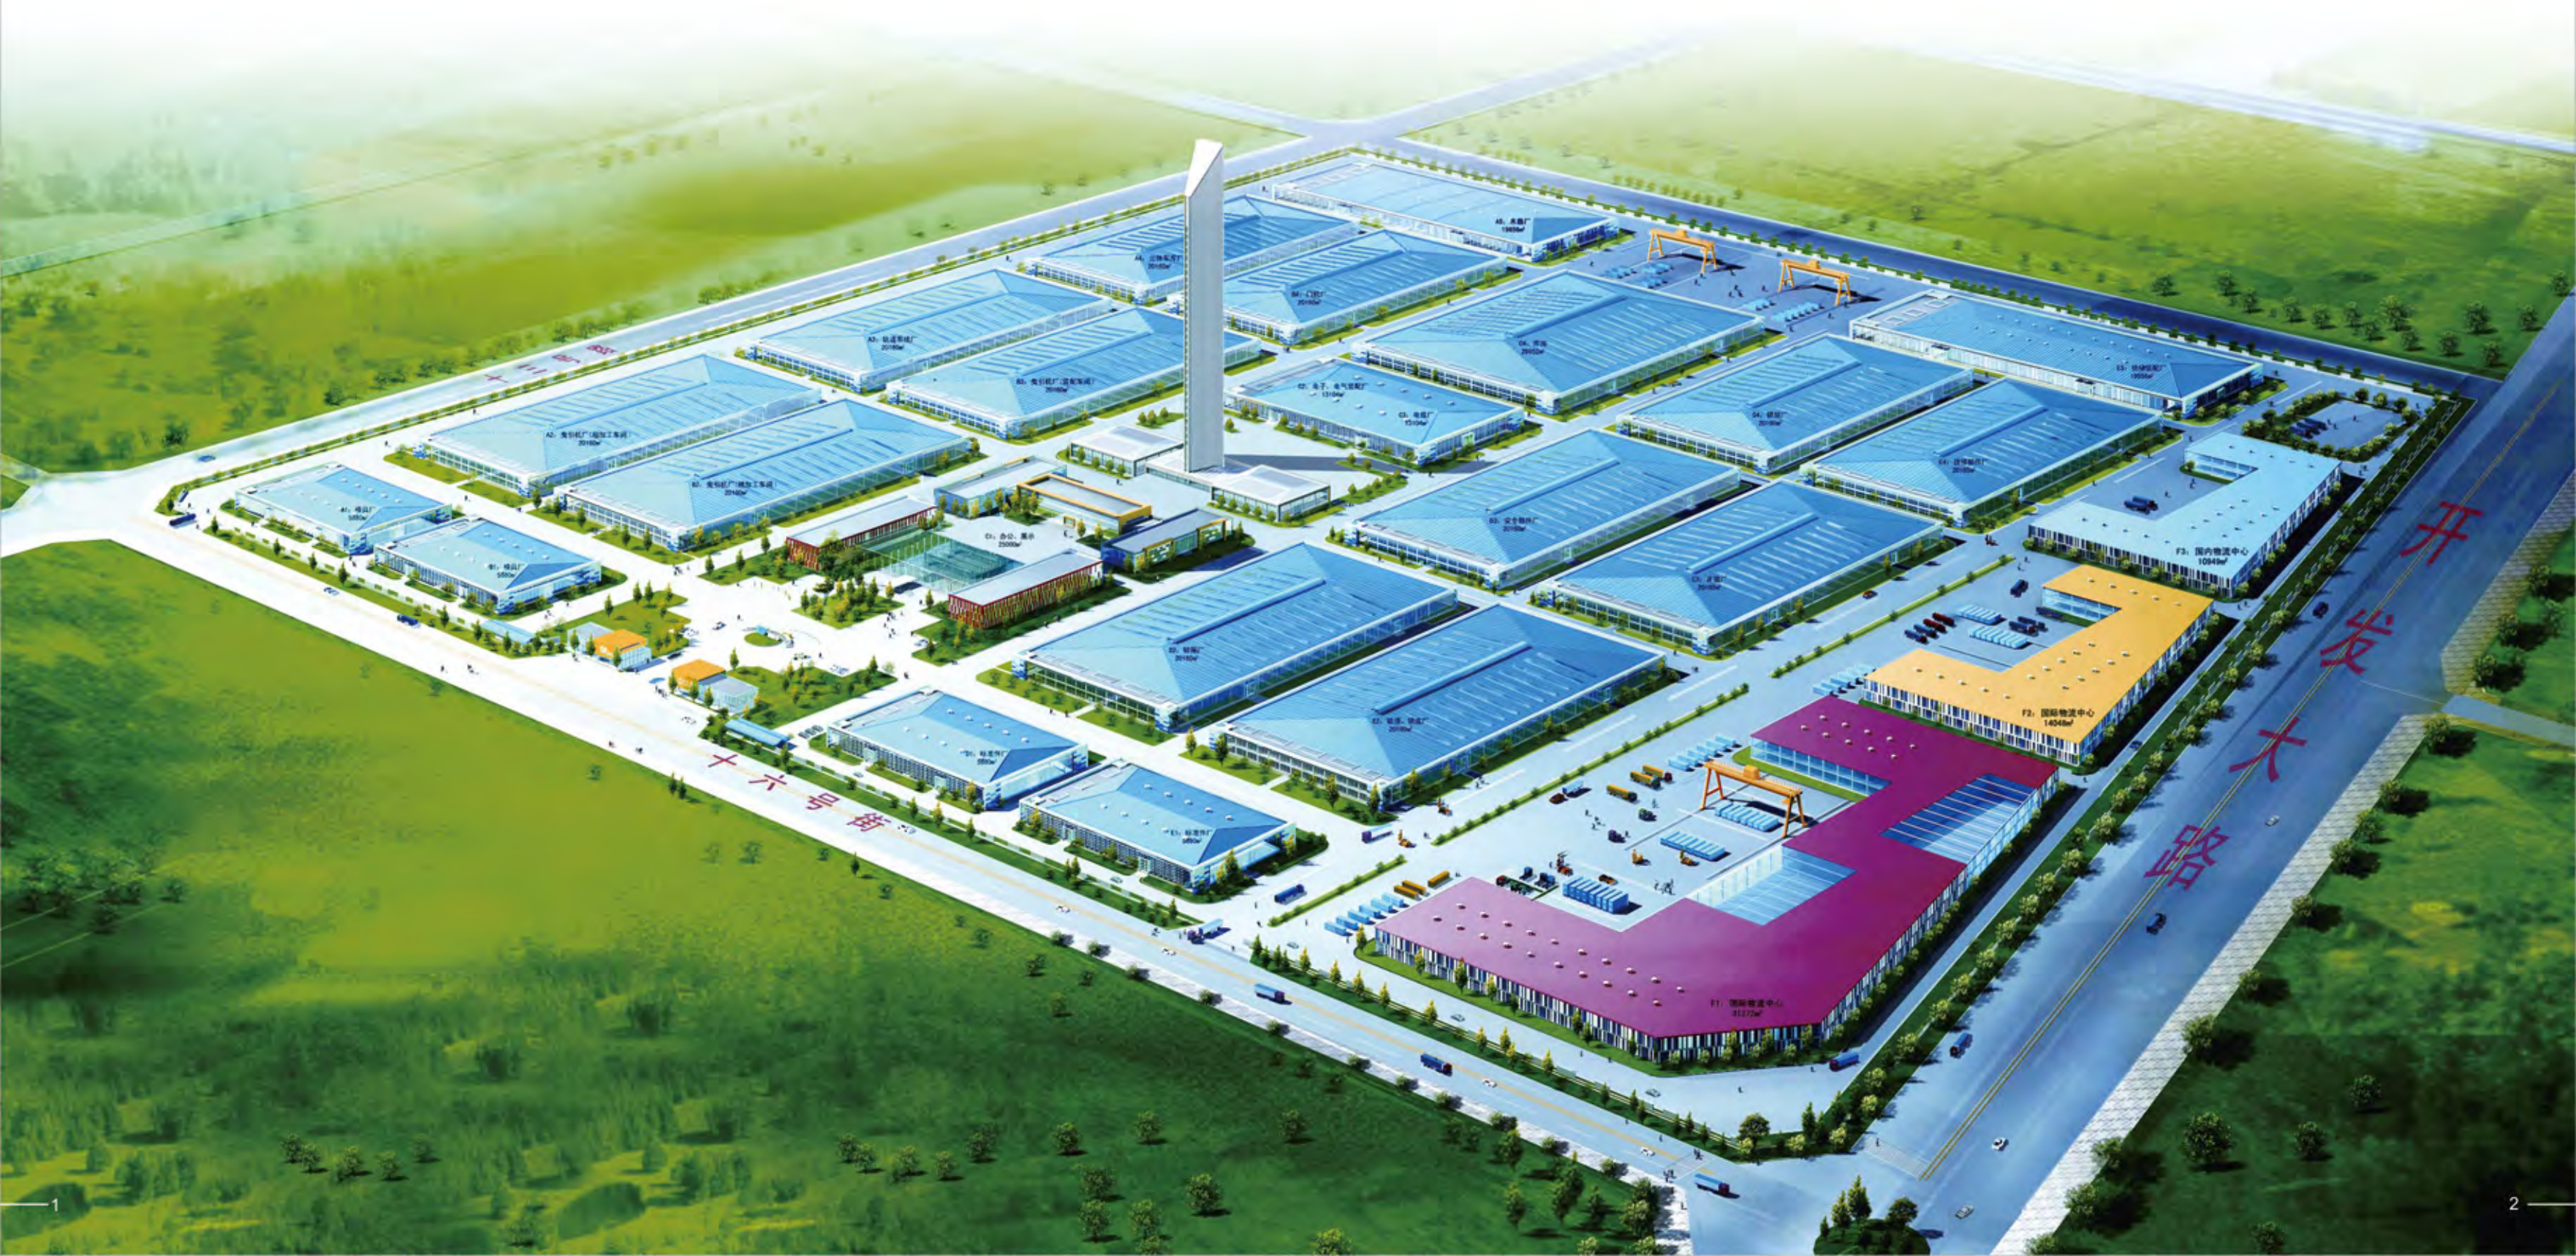

AMERICA

City Towers, Mexico	27
Crowne Plaza, Mexico	28
Departamentos Panorama, Mexico	29
Edificio Interfactura, Mexico	30
Plaza Comercial, Quito, Ecuador	31
Departamentos Agulas II, Mexico	32
Premium Tower, Panama	33
Grand Tower, Mexico	33
Lider, Santiago de Chile	34
EL Agustino, Lima, Peru	35
Pit. Vaca Braca, Brazil	36
Bradesco Bank, Brazil	37
Lamar, Lima, Peru	39
University II, Lima, Peru	40
Centrika, Lima, Peru	41
Post Office, Nassau, Bahamas	42
Hospital militar, Argentina	43
Fundamia, Cordoba, Argentina	43
Loteria, Buenos Aires, Argentina	44
Falabella Dehesa, Iquique, Chile	45

RUSSIA

Linkom, Vladivostok, Russia	47
VSGD, Irkutsk, Russia	48
Viveya, Khabarovsk, Russia	49
Mega shopping center, Blagoveshchensk	50
Elydorado, Ekaterinburg, Russia	50
MegaMoll, Cheboksary, Russia	51
MTV center, Cheboksary, Russia	53
Moskovski Sud, Moscow, Russia	54
Mitsubishi Cente, Chelyabinsk, Russia	55
Moskovskaya Gorka, Ekaterinburg, Russia	57
Vizavi, Ekaterinburg, Russia	58

CIS

Oscar Super Market, Kherson, Ukraine	59
Furshet Shopping Center, Yalta, Ukraine	60
Master, Dnepropetrovsk, Ukraine	61
KAN Development, Kiev, Ukraine	62
Perinatalqnyj centr, Almaty, Kazakhstan	63

OCEANIA

Pacific Tower, Christchurch, New Zealand	65
Vision City by RH GROUP, Port Moresby	66
OPH Building, Port Moresby	67
Holiday Inn Hotel, Port Moresby	68
Save N shop, Suva, Fiji	69
Hansons, Suva, Fiji	69
Vinod Patel Shop, Suva, Fiji	70
Kadavu House United Nations Office, Suva	70
59 Wentworth, Canberra, Australia	71
Ipima St, Canberra, Australia	73
Westfield Parramatta, Sydney, Australia	75
Sydney Harbour YHA, Sydney, Australia	76
Meriton ACI, Sydney, Australia	76
420 Pitt St, Sydney, Australia	77

AFRICA

Ambassadeur Hotel, Nairobi, Kenya	79
7 on Poynton, Kwa-Zulu Natal Durban	80
Himalaya Flats, Kwa-Zulu Natal	80
Equitorial Fidelity Centre, Nairobi, Kenya	81
Meridian, Nairobi, Kenya	82
Parkland Plaza, Nairobi, Kenya	82
Highway, Nakuru, Kenya	83
Generation, Nakuru, Kenya	84
Ereto Bookshop, Nakuru, Kenya	84
Residential Building Soulaïman, Tanger	85
El Azzizia, Tangier, Morocco	86
Lotazur, Tangier, Morocco	86
Shopping Hall, Algiers, Algeria	87
Soula Center, Sousse, Tunisia	88

ASIA

HDB projects Singapore	89
Cienco577, Ho Chi Minh City, Vietnam	91
Phurce Hai, Dong Lai, Vietnam	93
Hai Dong Trade Promotion Center	93
Megastar, Ha Noi, Vietnam	94
Cienco585, Ho Chi Minh City	95
DMCI, Philippine	95
Mansudae Resident, Pyongyang	96
Okryu Restaurant, Pyongyang	96
Mansudae Assembly Hall, Pyongyang	96
National Theatre, Pyongyang	96
NongHyup, South Korea	97
Ulsan, South Korea	99
Novotel Ambassador, South Korea	101
Thosapolland Building, Thailand	102
Iran Mobile Center, Tehran, Iran	103
Furniture Center No.3, Tehran, Iran	105
Provincial Road Development Authority	107
Emerald Towers Luxury Housing Complex	109

Jaipur Marriott, Jaipur, India	110
RAZ Project, Chandigarh, India	110
Gallops Mall, Ahmadabad, India	111
Starlite Pavilion, Hyderabad, India	113
Vraj Green Valley, Mumbai, India	113
CPWD Overbridge, Delhi, India	113
DLF Cyber city, Delhi, India	114
Noida, UP, India	114
Akanksha Heights, Mumbai, India	115
Kamala Project, Mumbai, India	116
The Ministry of Fisheries Wealth, Oman	117
Obeikan Tower Mall Taif, Saudi Arabia	119
King Abdulaziz University, Jeddah	119
Public authority for youth and sports	120

GLOBAL SERVICE NETWORK

121

BLT MANUFACTURE BASE

Factory covers an area of 900,000m²/9687519sq. ft
Workshop cover an area of 550,000m²/5920151sq. ft