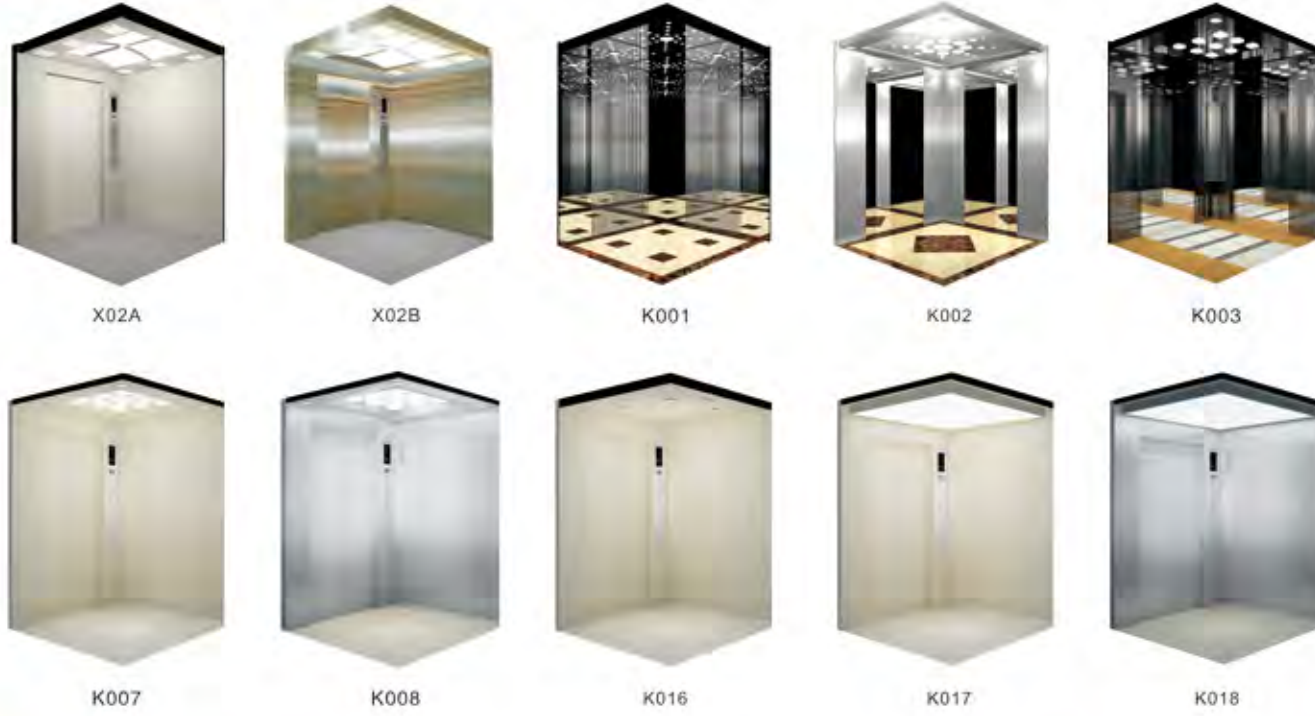

DECORATION AND DESIGN

QS

PASSENGER ELEVATOR